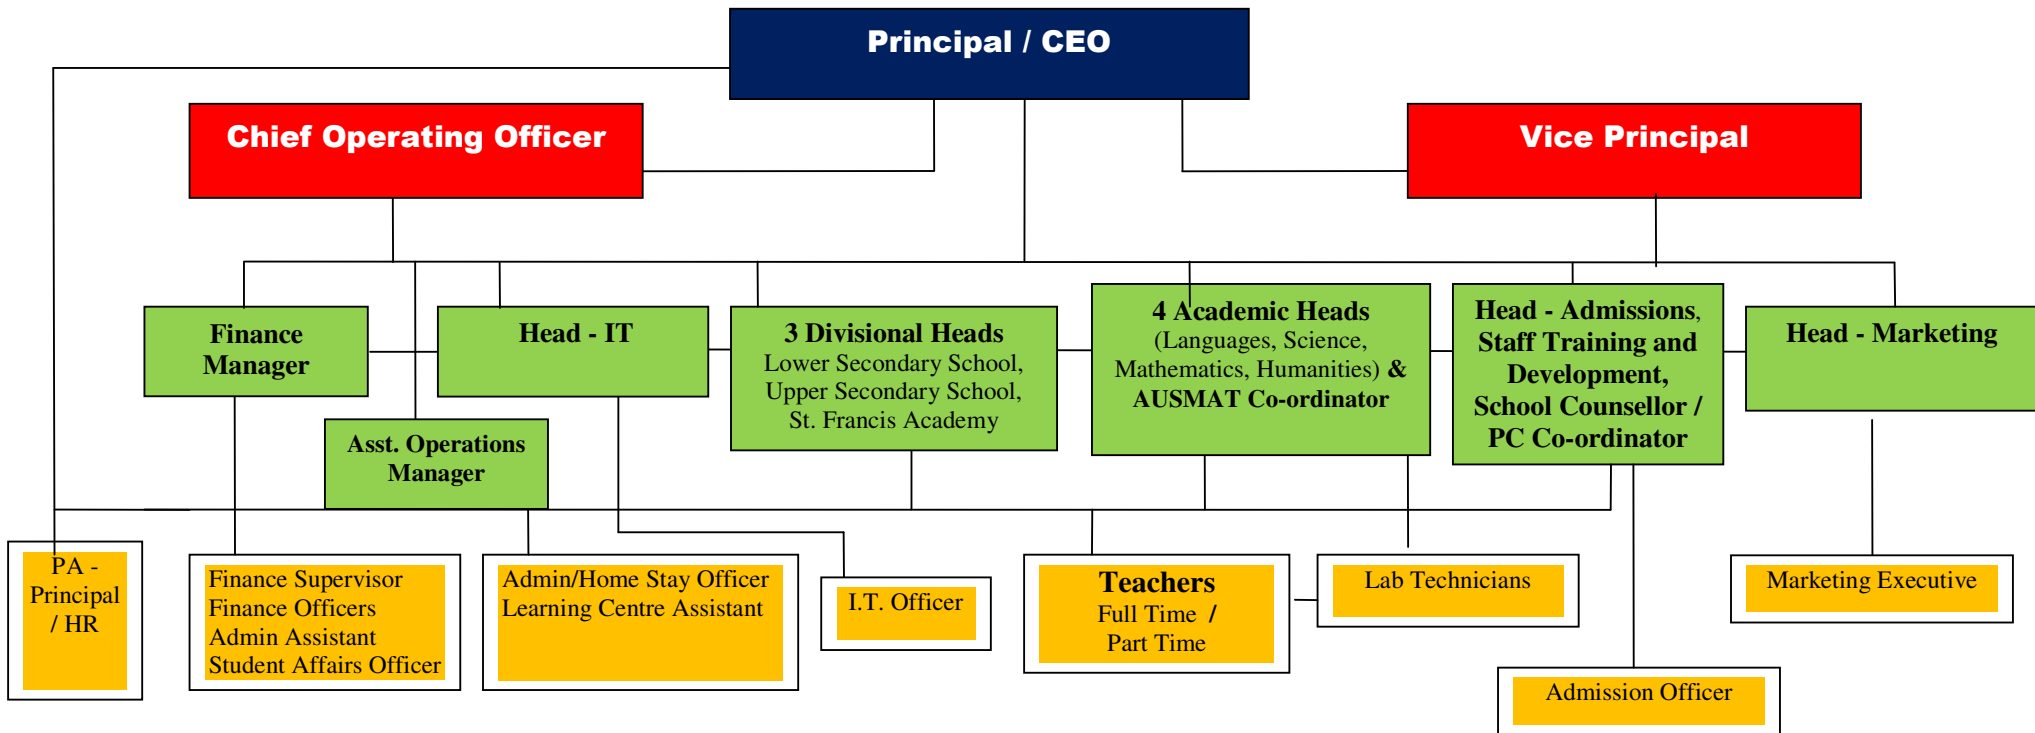

SFMS Organisation Chart

ACADEMIC STAFF DETAILS

S.No	Name	Department	FT / PT
1	Lenie Cho	Principal	FT
2	Yan Chai Fong	Division Head	FT
3	Stephen Su Fook Kwee	Division Head	FT
4	Heng Tee Wee	Division Head	FT
S.No	Name	Department	FT / PT
1	Alagu Babu	Head - Humanities	FT
2	Dulkifli Atrawi	Humanities / ICT	FT
3	Yeong Chung Lee Eric	Humanities / Accounts	FT
4	Wong Wan Hoong	Humanities / Econs	FT
5	Tan Sock Hoon Beatrice	Humanities / Accounts	FT
6	Koh Heng Lee Victor	Humanities / Accounts	FT
7	Norman Phua Buan Hock	Humanities / Geography	FT
8	Zuraidah Jaffar	Humanities / Geography	PT
9	Kelvin Sim Yeow Heng	Humanities / Accounts	PT
10	Lee Fook Sum, Thomas	Humanities / Business	PT
11	A. Kamali Vijay	Humanities / Society	FT
S.No	Name	Department	FT / PT
1	Kim Song	Head - Science	FT
2	Chong Peng Hong	Science / Physics	FT
3	Lao Zheng Qiao Zane	Science / Chemistry	FT
4	Neeti Pal	Science / Biology	FT
5	Er Shun Lin	Science / Physics	FT
6	Gopi A/L Kupuchitty	Science / Chemistry	FT
7	Lim Chin Han	Phy / Health Education	PT
8	Ivene Wee Yin Jie	Science / Biology	PT