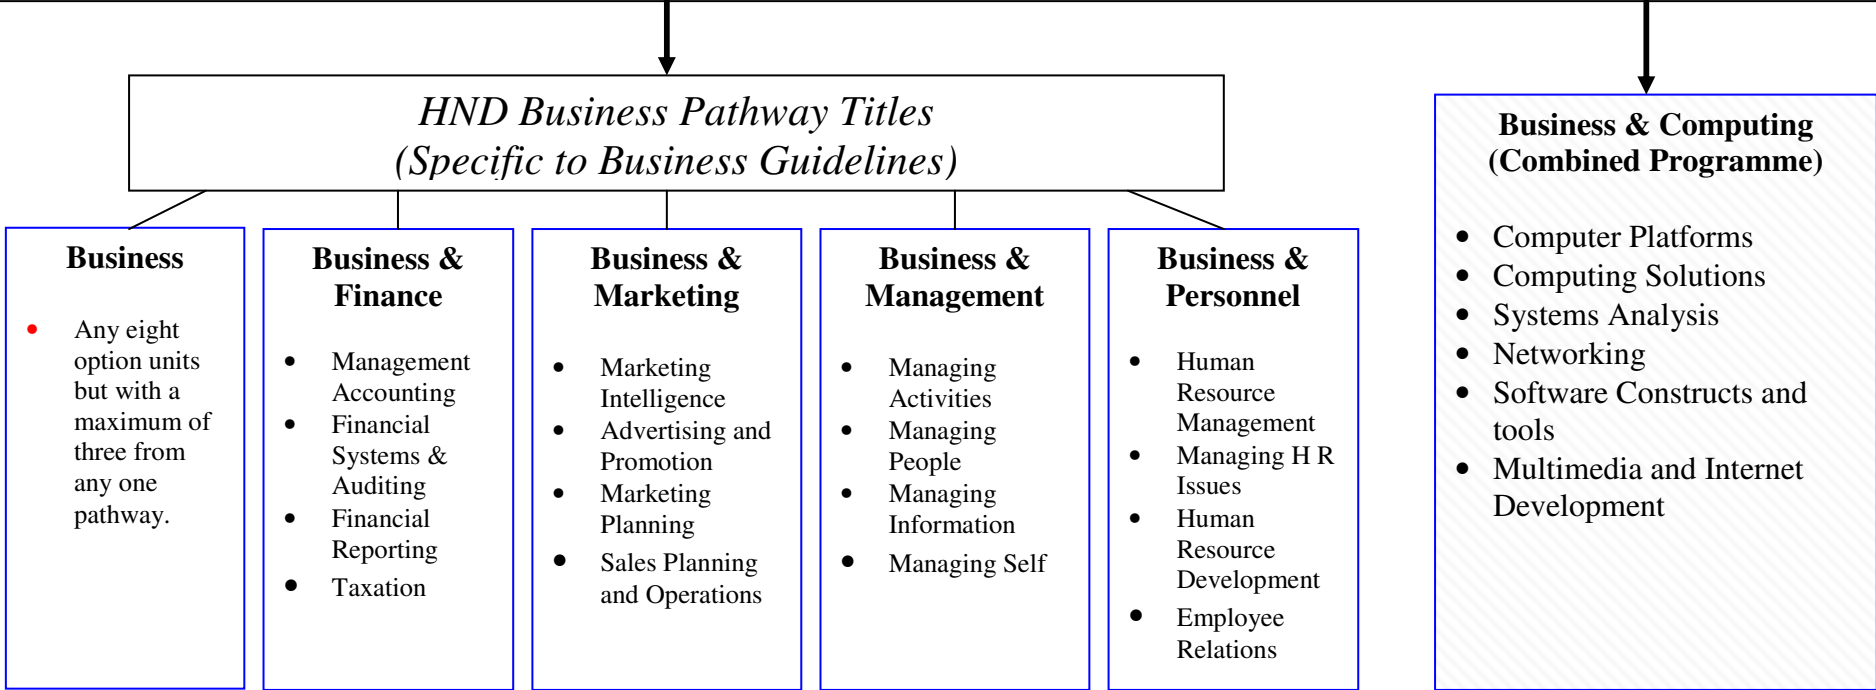

# Higher Programme Structure *(Including Combined Programme)*

**C  
O  
R  
E  
S**

**P  
A  
T  
H  
W  
A  
Y  
  
O  
P  
T  
I  
O  
N  
S**

Plus a further four (4) options for the diploma chosen from other pathways (2 options for the computing pathway)

• Diploma candidates study eight (8) cores units and eight (8)option units -- sixteen (16) units in total